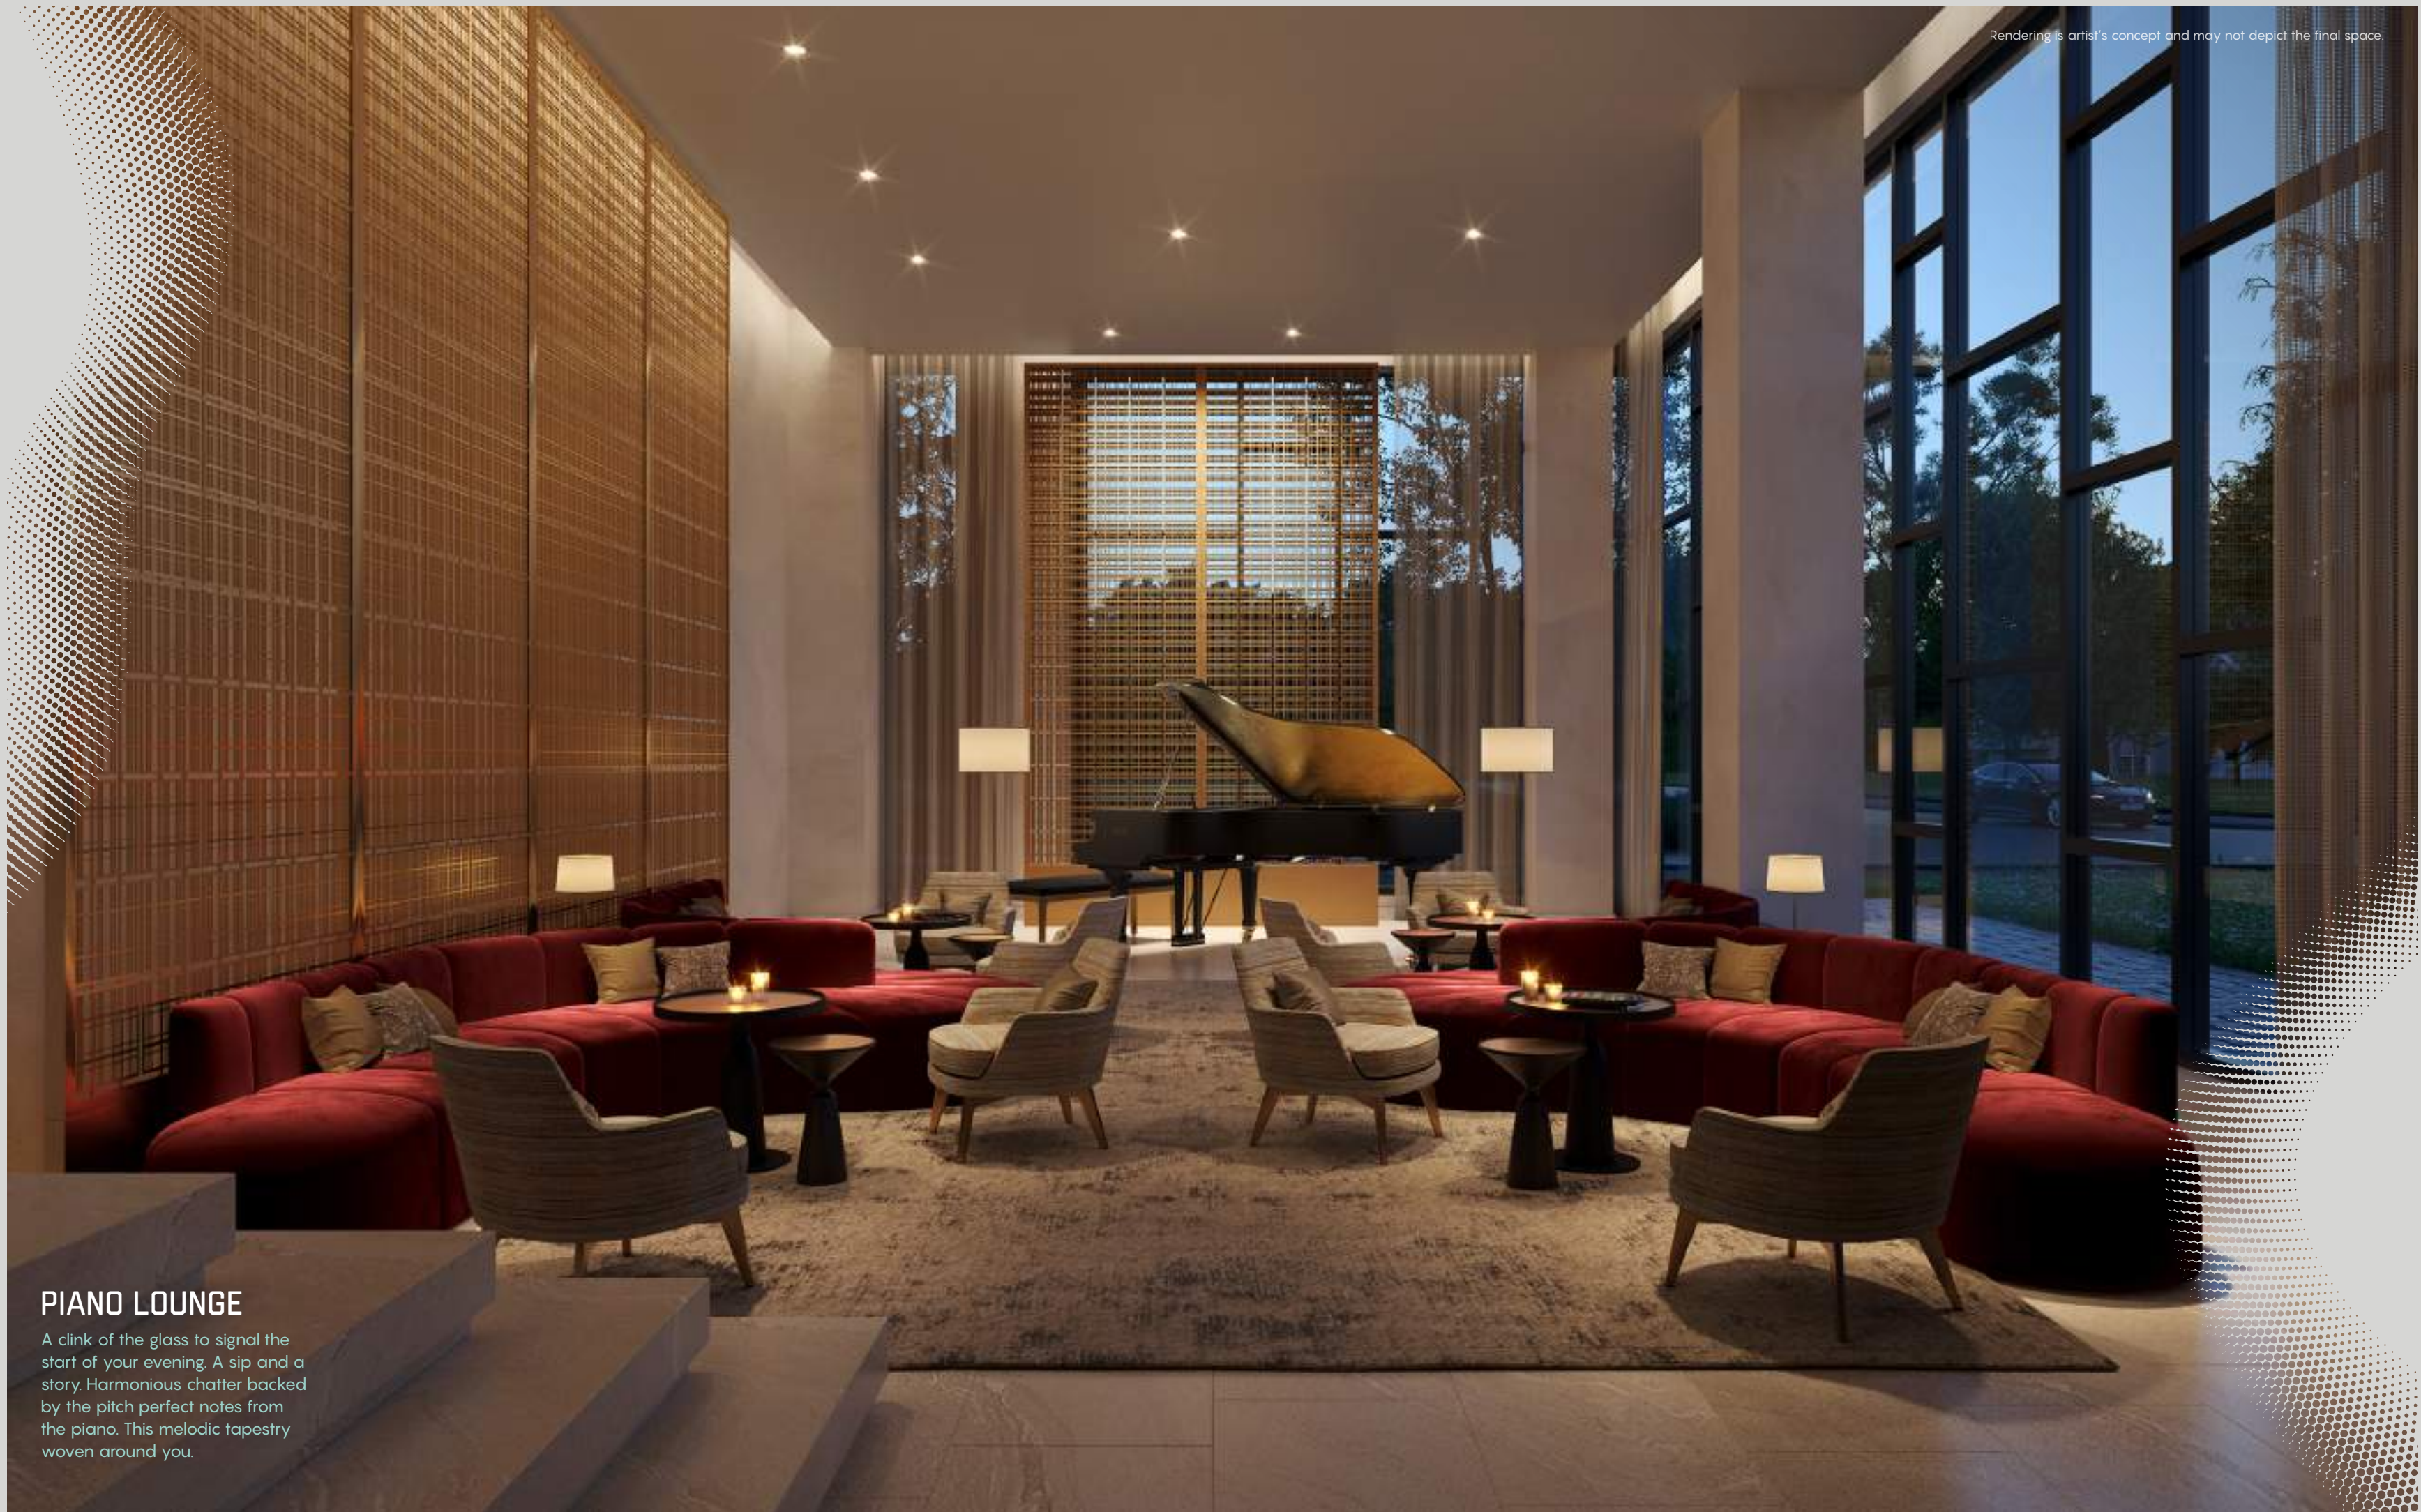

## THE BUILDING

Immerse yourself in the unique genre of living that is The Metalworks, uniting the new and old. Inspired by the residents themselves, and Guelph's rich cultural landscape, Anthem is a harmonious union of brick and glass, metal and masonry, classical and modernity. This phase sings of a new era of living in a historic tone.

## THE AMENITIES

There can be a magic in the music of everyday life. The glorious laughter on the Sunrise Deck. The quickened tempo of your heart after spin class in the Fitness Club. The anticipatory hum of an evening in the Piano Lounge. Together, they form the soundtrack of your life at Anthem.

## PIANO LOUNGE

A clink of the glass to signal the start of your evening. A sip and a story. Harmonious chatter backed by the pitch perfect notes from the piano. This melodic tapestry woven around you.